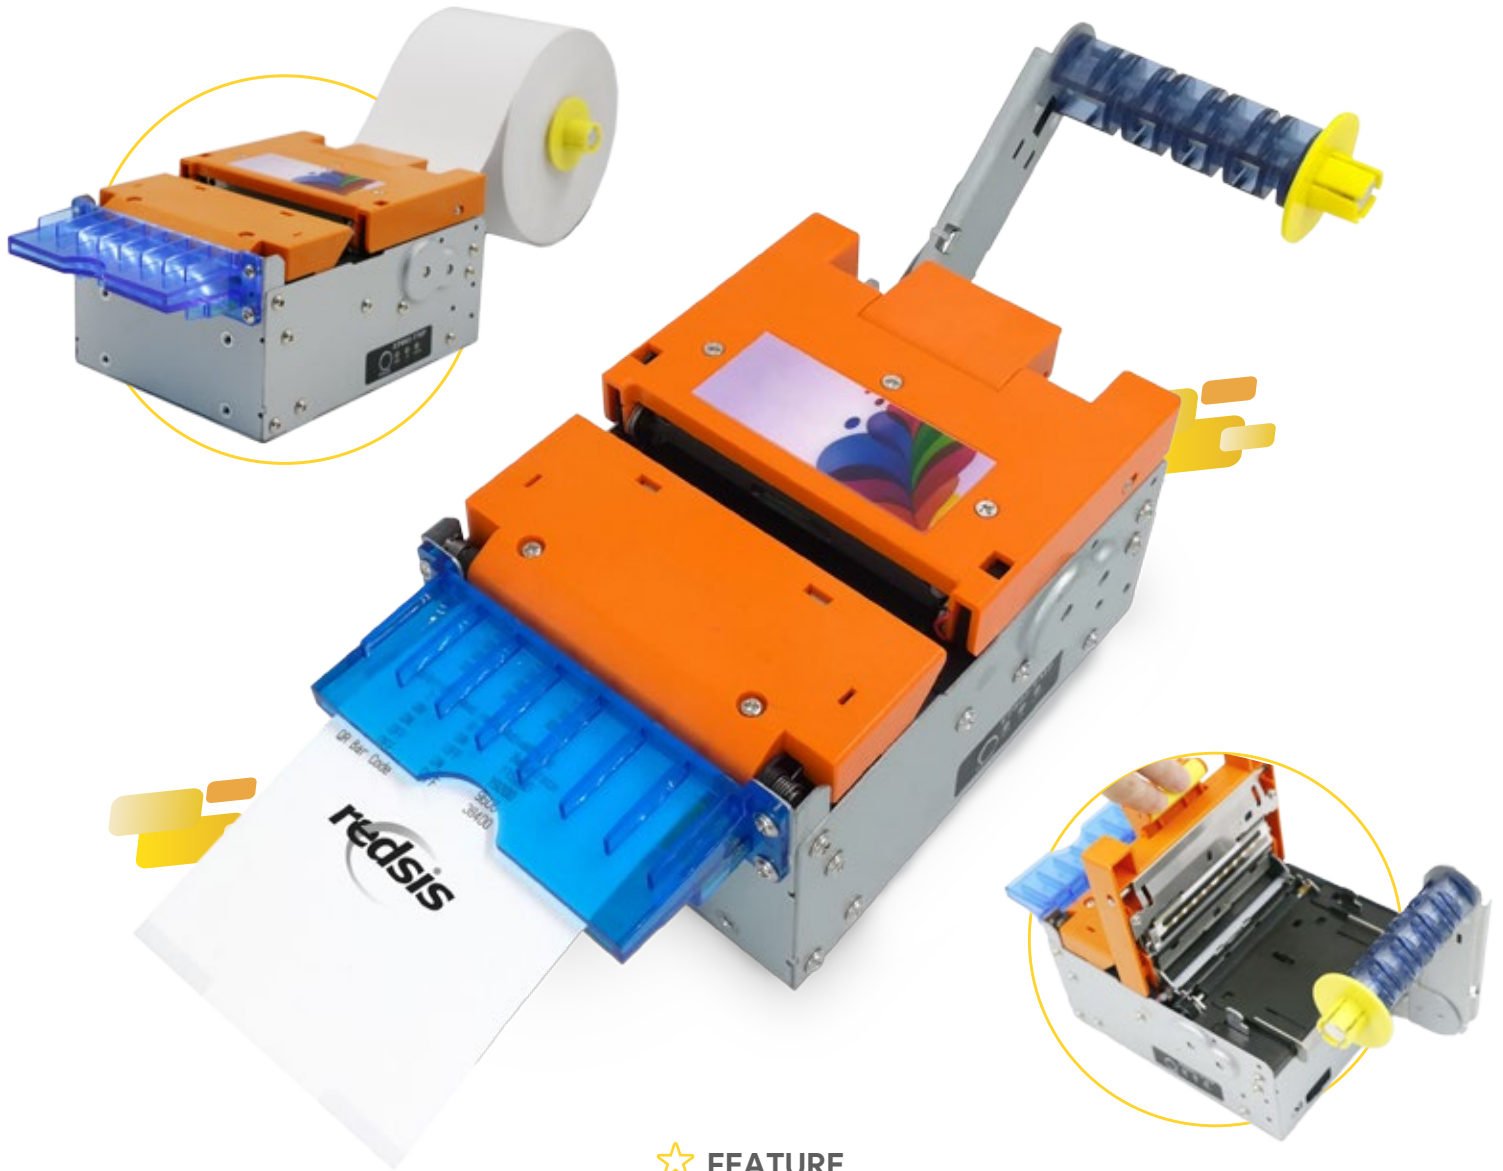

RM4802TMPTR

3 inch thermal ticket printer with presenter

★ FEATURE

- Brand name thermal head & auto cutter
- Ultra Highly printing speed Max 250 mm/s
 - Variable length ticket presenter
 - Ticket retracting capability
 - Smart LED bezel
 - Multi-position paper roll
- Paper rolls up to 300 mm in diameter
- Sturdy adjustable paper roll bracket (horizontal & vertical mounting)
 - Wide range paper thickness: from 0.06 ~ 0.2 mm

RM4802TMPTR

3 inch thermal ticket printer with presenter

SPECIFICATION

Printing method	Printing method	Thermal dot line		
	Dots	640dots		
	Speed	250mm/s (max)		
	Printing width	80mm (max)		
	Paper width	60/80/82.5 mm		
	Paper thickness	0.06-0.2 mm		
	Paper loading	Easy loading (horizontal 180°)		
	Cutting method	Full		
	Print head life	100KM		
	Printing format	inverse, underline, italic, bold		
	Cutter life	60µm paper	1,000,000 cuts	
		200µm paper	500,000 cuts	
	Baud rate	9600, 19200, 38400, 115200		
	Font	ASCII	9*17, 12*24	
Chinese		24*24dots		
Detection	TPH temperature	Temperature sensor		
	Mechanism open detection	Micro switch		
	Paper presence detection	Mechanical sensor		
	Ticket out detection	Photo-interrupter		
	Paper near end detection			
	Black mark detection			
	Paper cutting detection			
Conditions	Power supply	DC24±10% V		
	Load current	1.5A continuous		
		61mA Standby		
		3.2 A Peak		
Interfaces	RS232, USB			
Paper	Paper type	Thermal paper roll		
Environment	Operating temperature	-10-60°C (no condensation)		
	Operating humidity	20%-80%RH (40°C,85%RH)		
	Storage temperature	-20-70°C (no condensation)		
	Storage humidity	10%-90%RH (50°C,90%RH)		
Dimension	Paper holder 45° upward (150mm paper roll)	L*W*H=328*122.3*163 mm		
	Paper holder horizontal (150 mm paper roll)	L*W*H=355*122.3*288 mm		
	Paper roll vertical (150 mm paper roll)	L*W*H=196*122.3*288 mm		
Weight	Approx 1.49kg (without paper roll)			